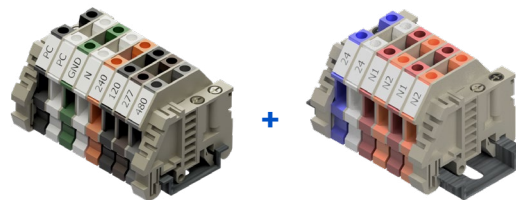

**Accessories**

TR-5024

50 VA, 24 VAC Transformer

VB-1

Voltage Barrier

TB-2-6-8

Terminal Block Assembly